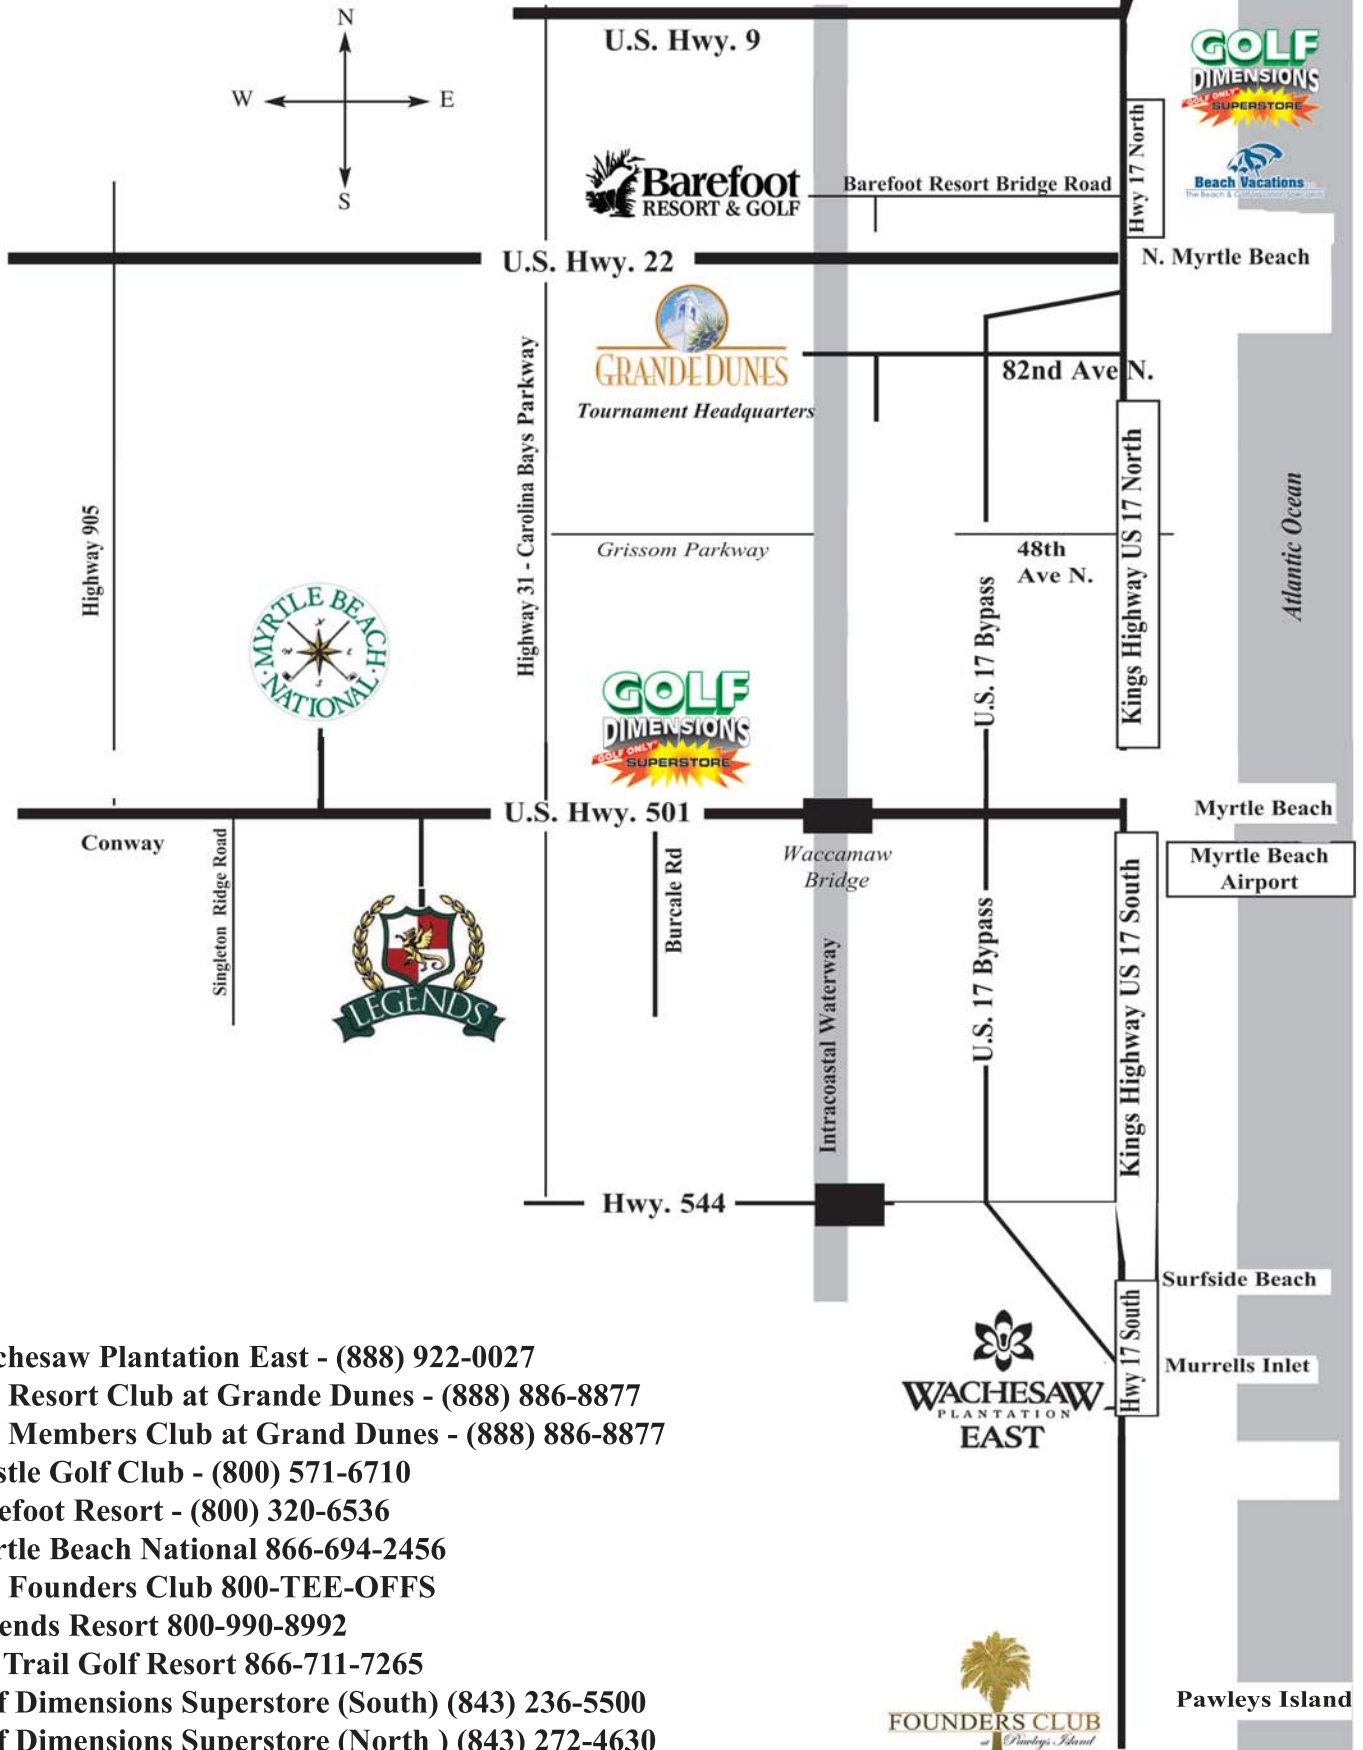

# Locator Map

- Wachesaw Plantation East - (888) 922-0027
- The Resort Club at Grande Dunes - (888) 886-8877
- The Members Club at Grand Dunes - (888) 886-8877
- Thistle Golf Club - (800) 571-6710
- Barefoot Resort - (800) 320-6536
- Myrtle Beach National 866-694-2456
- The Founders Club 800-TEE-OFFS
- Legends Resort 800-990-8992
- Sea Trail Golf Resort 866-711-7265
- Golf Dimensions Superstore (South) (843) 236-5500
- Golf Dimensions Superstore (North ) (843) 272-4630